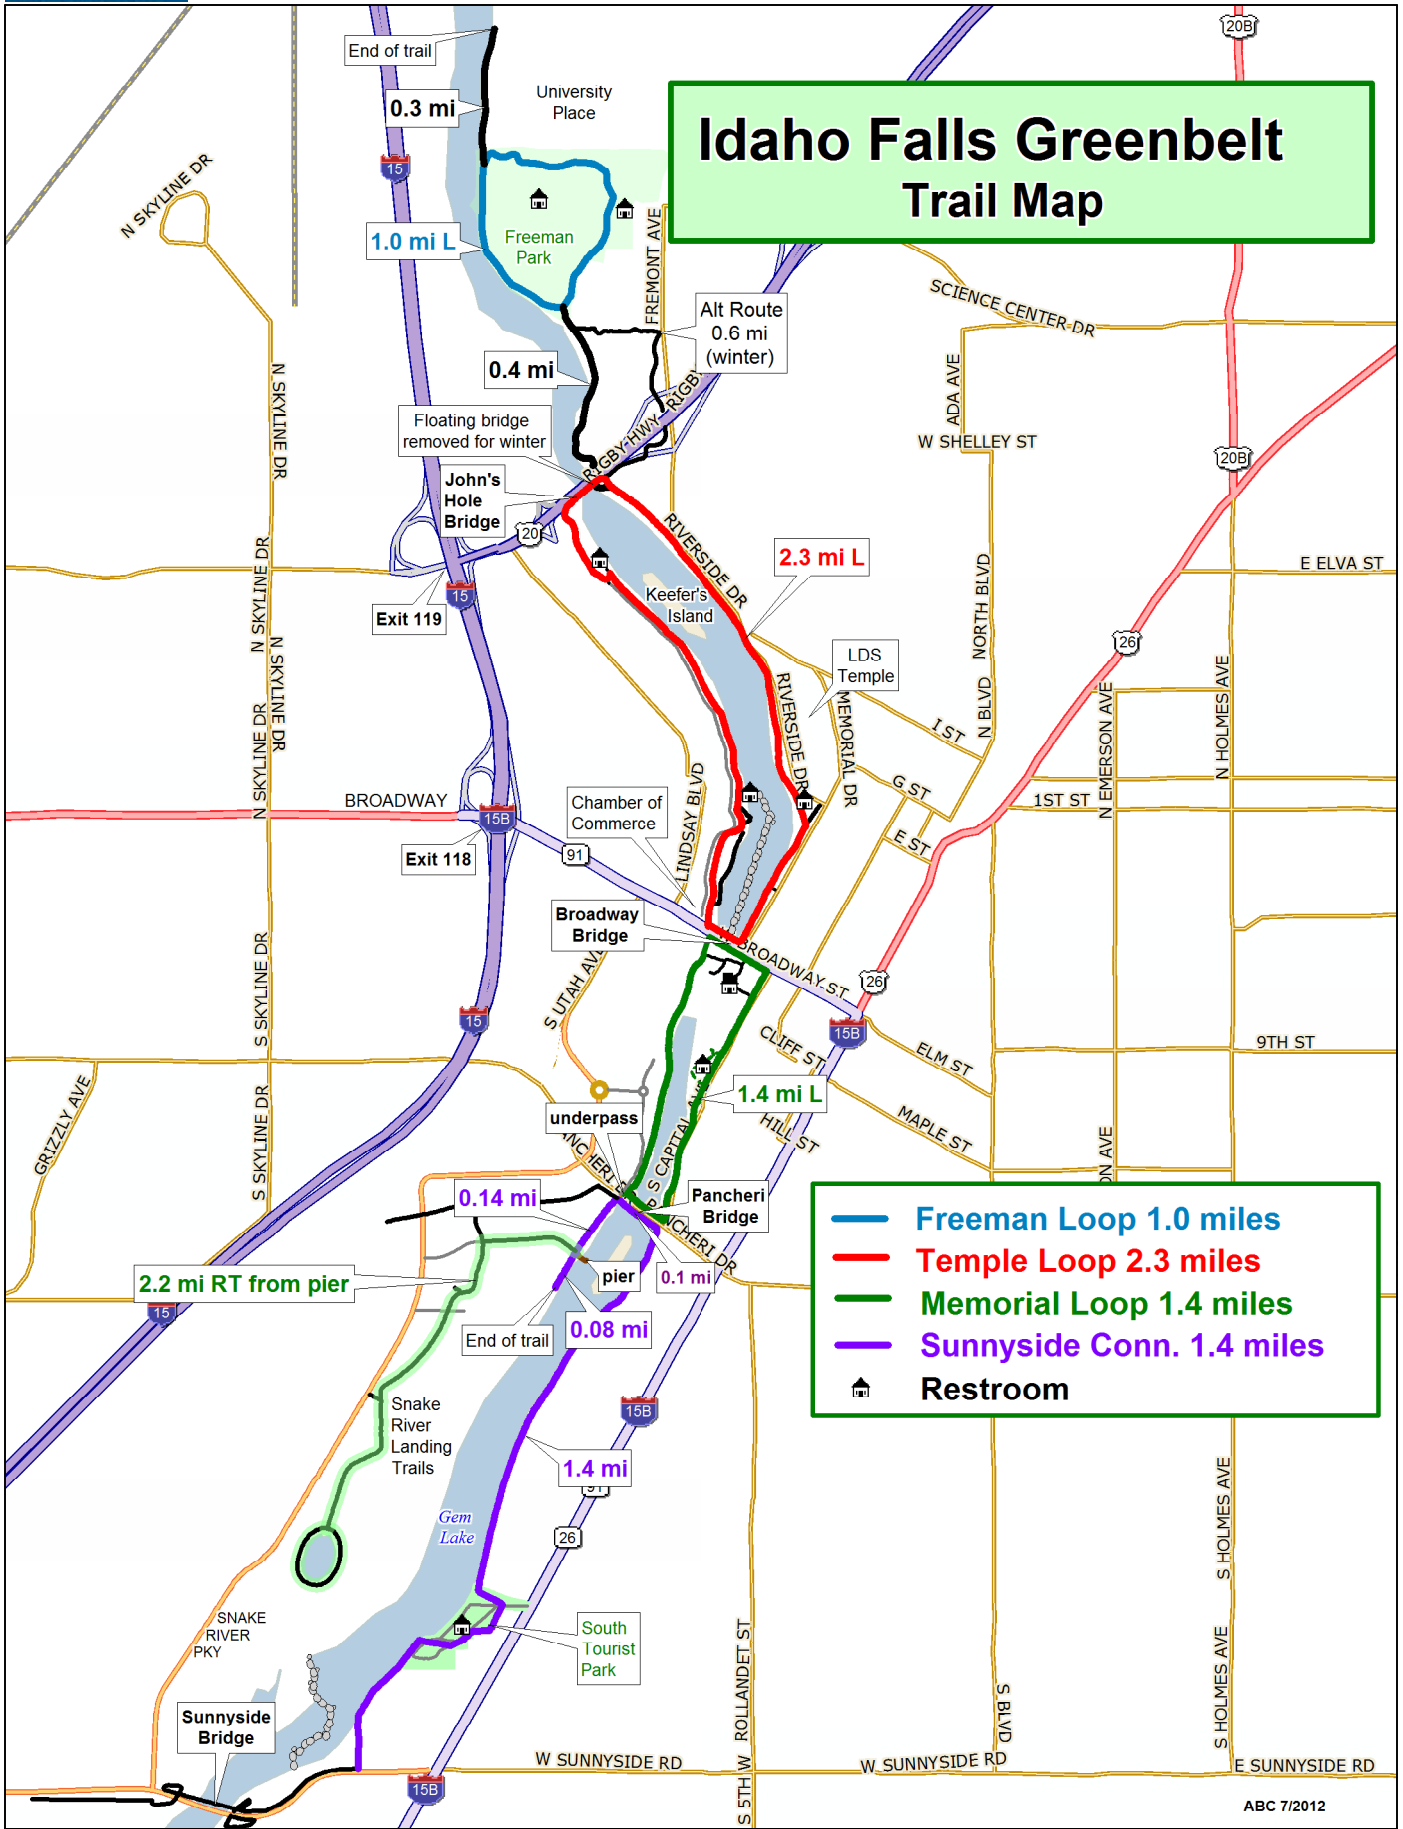

# Idaho Falls Greenbelt Trail Map

- Freeman Loop 1.0 miles
- Temple Loop 2.3 miles
- Memorial Loop 1.4 miles
- Sunnyside Conn. 1.4 miles
- Restroom

Data use subject to license.

© DeLorme. XMap® 6.

www.delorme.com