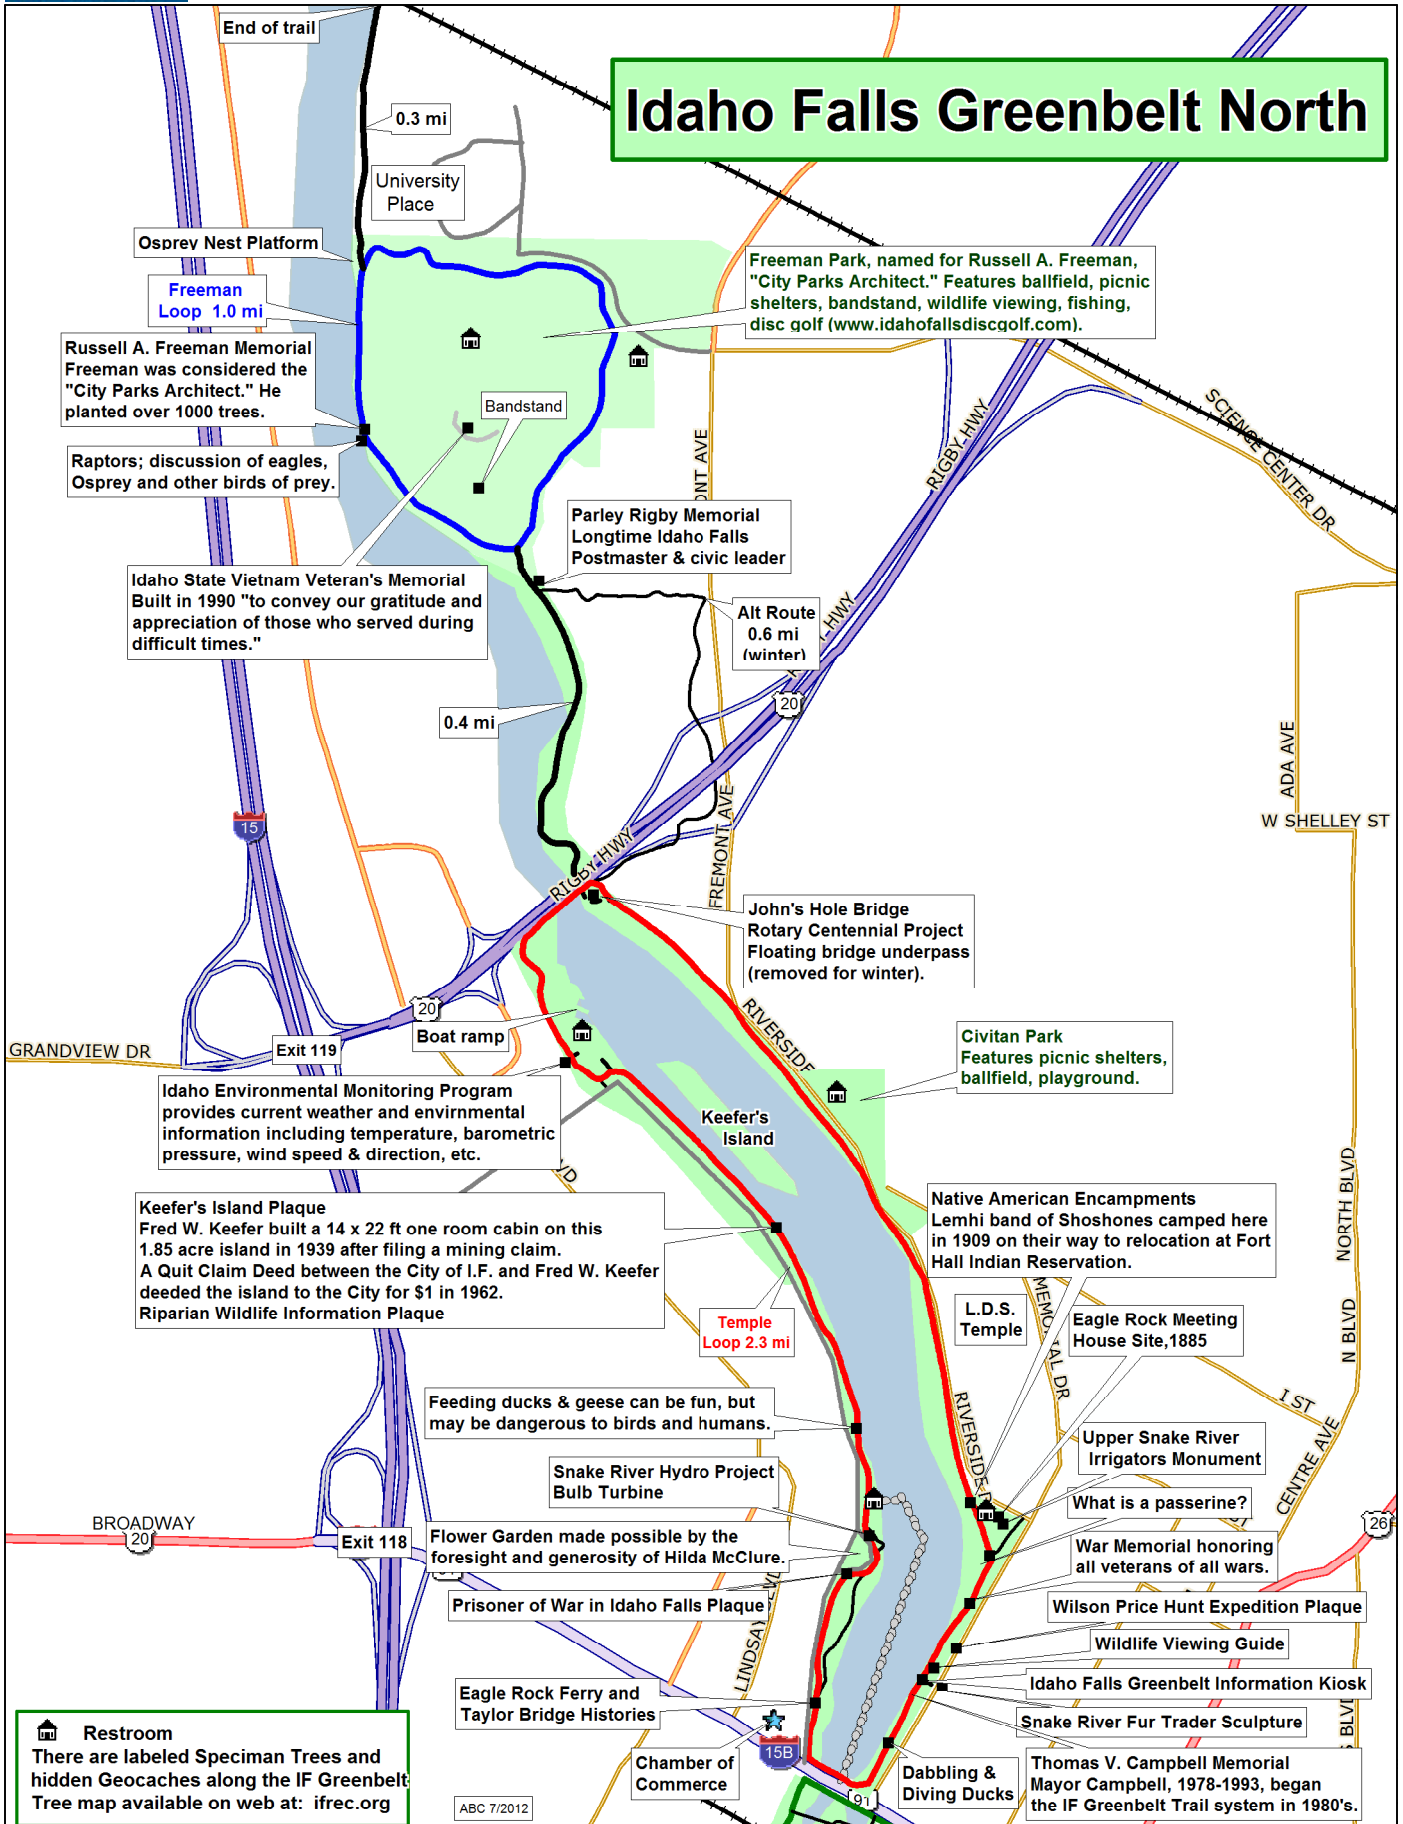

Idaho Falls Greenbelt North

Data use subject to license.

© DeLorme. XMap® 6.

www.delorme.com